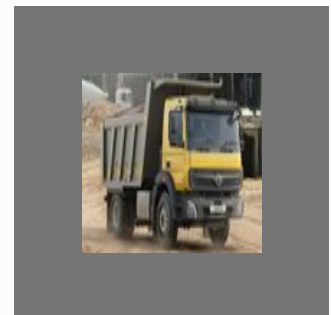

# Daimler India Commercial Vehicles Private Limited

<https://www.indiamart.com/bharatbenz/>

First unveiled in February 2011, BharatBenz celebrated its market launch in September 2012. Within seven years of our market entry, we delivered over 1,00,000 BharatBenz trucks to customers, an unprecedented ramp-up in the Indian CV industry.

BharatBenz 2823R 28 Ton  
Heavy Duty Haulage Truck

BharatBenz 2828CH 27 Ton  
Heavy Duty Tipper Truck